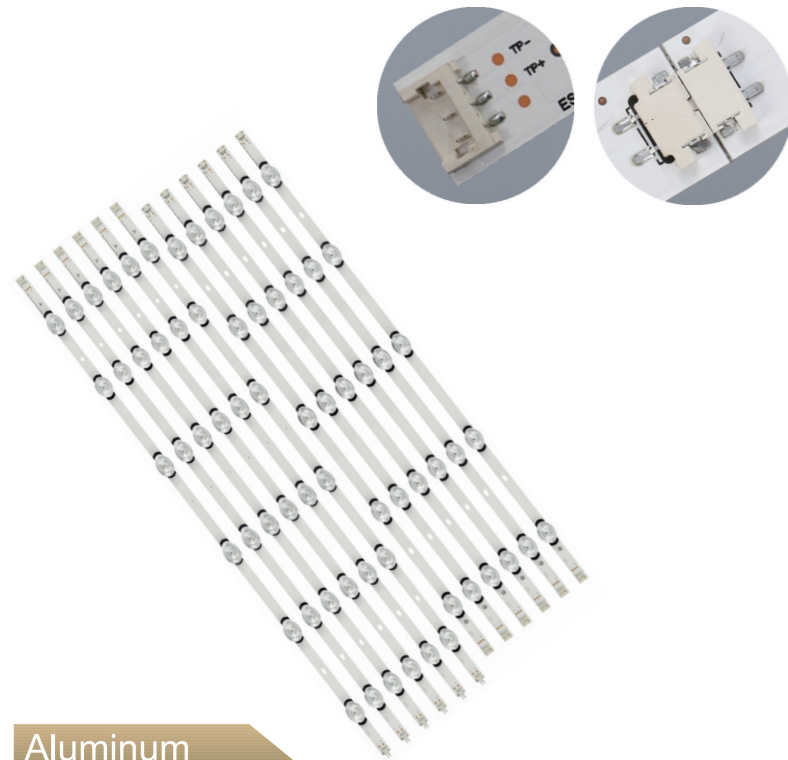

TV Model

49LB5500	49LB550V-ZA	49LB5610-ZC
49LY320C	49LB551U-ZC	49LB561B-ZC
49LB5500-ZA	49LB551V-ZC	49LB561U-ZC
49LB550B-ZA	49LB552U-ZA	49LB561U-ZE
49LB550U-ZA	49LB552V-ZA	49LB561V-ZC

Aluminum

5PCS/SET

A:4LED B:5LED 6V/LED

A: 458mm B: 568mm

XY-008 55 LB

Original Code

LZ5501 LGEPWA-DL84_R

LZ5501 LGEPWA-DL84_L

Dimension Figure (Unit:mm)

TV Model

55LF5610	55LF5950	55LB551U-ZC
55LF5800	LC550DUE	55LB551V-ZC
55LF580V	55LB5500-ZA	55LB552U-ZA
55LY320C	55LB550U-ZA	55LB552V-ZA
55LB561V	55LB550V-ZA	55LB5610-ZC

Aluminum

5PCS/SET

A:5LED B:6LED 6V/LED

A: 549mm B: 606mm

XY-009 60 LB

Original Code

DIRECT3.0_60INCH REV0_B-TYPE_180723
DIRECT3.0_60INCH REV0_A-TYPE_180723

Dimension Figure (Unit:mm)