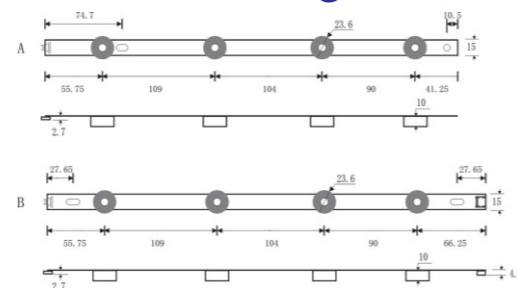

Dimension Figure (Unit:mm)

TV Model

39LB5800	39LB551VZC	39LB5500ZA
390HVJ01	39LB552UZA	39LB550BZA
39LB561F	39LB552VZA	39LB550UZA
39LB5600-UH	39LB5610ZC	39LB550VZA
39LB5600-UZ	39LB561BZC	39LB551UZC

Aluminum
4PCS/SET
A:4LED B:4LED 6V/LED
A:401mm B:403mm