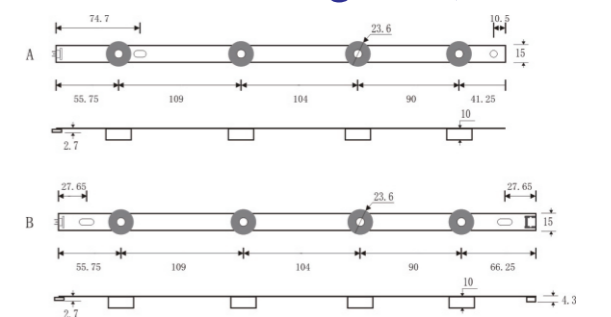

Aluminum
4PCS/SET
A:4LED B:4LED 6V/LED
A:401mm B:403mm

XY-003 40 LB

Original Code

40" DRT4.0 REV0 7 A-Type SVL400
40" DRT4.0 REV0 7 B-TYPE SVL400

Dimension Figure (Unit:mm)

TV Model

40LH5300
40LX570H-UA BUSJLJM
40LH5300-UA
40LH5300
40LX560H-UA BUSJLJM.

Aluminum
4PCS/SET
A:4LED B:4LED 6V/LED
A: 415mm B: 420mm

XY-004 42 LB

Original Code

DIRECT .0 42INCH REV7 A-TYPE 131202
DIRECT .0 42INCH REV7 B-TYPE 131202

Dimension Figure (Unit:mm)

TV Model

42LB582V	42LF5600-UB BUSYLJR	42LF5800-UA
42LX330C-UA	42LF5600-UB AUSYLJR	42LX530S-UA BUSYLJR
42LX530S-UA	42LB5600-UZ BUSWLJR	42LF5600-UB BUSDLJM
42LF5500	42LB5600-UZ BUSWLR	42LF5600-UB BUSYLOR
42LF6200	42LB5600-UZ BUSWLOR	42LF5600-UB AUSYLOR

A: 458mm B: 568mm

XY-008 55 LB

Original Code

LZ5501 LGEPWA-DL84_R

LZ5501 LGEPWA-DL84_L

Dimension Figure (Unit:mm)

TV Model

55LF5610	55LF5950	55LB551U-ZC
55LF5800	LC550DUE	55LB551V-ZC
55LF580V	55LB5500-ZA	55LB552U-ZA
55LY320C	55LB550U-ZA	55LB552V-ZA
55LB561V	55LB550V-ZA	55LB5610-ZC