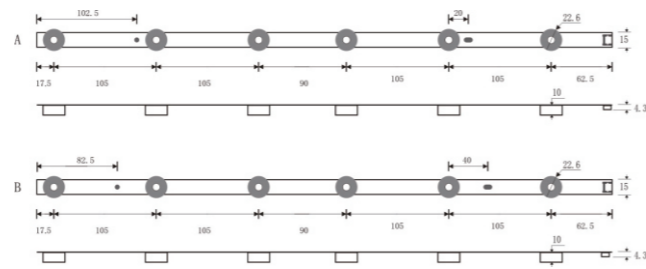

XY-001 32 LB

Original Code

32" DRT3.0 REV0.9 A-TYPE
32" DRT3.0 REV0.9 B-TYPE

Dimension Figure (Unit:mm)

TV Model

32LB5600	32LB5610	32LB572V
32LB550U	32LB561B	32LB57YM
32LB550B	32LB561T	32LB5800
32LB550B-UC	32LB561U	32LB580U
32LB551A	32LB561V	32LB580V

Aluminum
4PCS/SET
A:4LED B:4LED 6V/LED
A:401mm B:403mm

XY-003 40 LB

Original Code

40" DRT4.0 REV0 7 A-Type SVL400
40" DRT4.0 REV0 7 B-TYPE SVL400

Dimension Figure (Unit:mm)

TV Model

40LH5300
40LX570H-UA BUSJLJM
40LH5300-UA
40LH5300
40LX560H-UA BUSJLJM.

Dimension Figure (Unit:mm)

TV Model

47LN5788-ZE	47LN610V-ZB	47LN5400-CN
47LN578S-ZE	47LN6138-ZB	47LP360C-CA
47LN578V-ZE	47LN613S-ZB	47LA6136-ZB
47LN6108-ZB	47LN613V-ZB	47LN519C
47LN610S-ZB	47WL30MSD	47LN575S