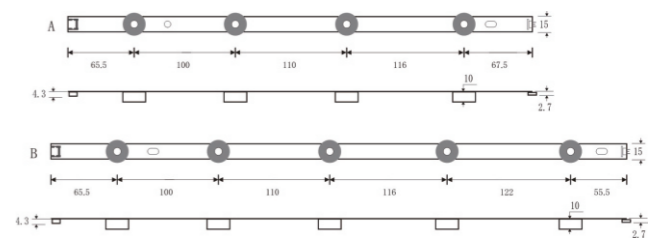

Aluminum

3PCS/SET

A:5LED B:4LED 6V/LED

A:539mm B:400mm

XY-007 50 LB

Original Code

DIRECT 3.0 50INCH A REV00 180515

DIRECT 3.0 50INCH B REV00 180515

Dimension Figure (Unit:mm)

TV Model

50LB561V	50LB5500-ZA	50LB551V-ZC
50LB563U	50LB550B-ZA	50LB552U-ZA
50LB563V	50LB550U-ZA	50LB552V-ZA
50LB565U	50LB550V-ZA	50LB5610-ZC
50LB565V	50LB551-UZC	50LB561B-ZC

Aluminum

A: 458mm B: 568mm

XY-008 55 LB

Original Code

LZ5501 LGEPWA-DL84_R

LZ5501 LGEPWA-DL84_L

Dimension Figure (Unit:mm)

TV Model

55LF5610	55LF5950	55LB551U-ZC
55LF5800	LC550DUE	55LB551V-ZC
55LF580V	55LB5500-ZA	55LB552U-ZA
55LY320C	55LB550U-ZA	55LB552V-ZA
55LB561V	55LB550V-ZA	55LB5610-ZC