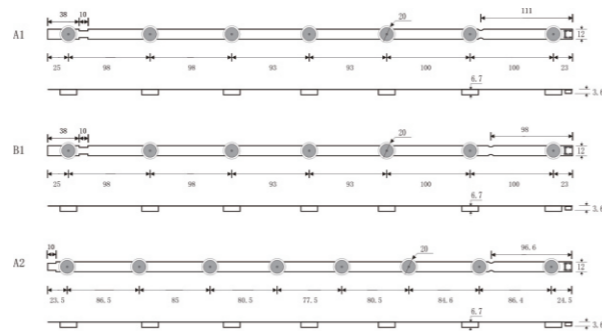

Dimension Figure (Unit:mm)

TV Model

32LN5100	32LN5403	32LN5400
32LN545B	32LN540V	32LN5404
32LN5180	32LB530U	32LN5405
32LN520B	32LN520B	32LN5405P
32LN541V	32LN536B	32LN5406

Aluminum
3PCS/SET
A1:7 LEDS B1:7 LEDS 3V/LED
A2:8 LEDS B2:7 LEDS
A1:630mm B1:630mm
A2:630mm B2:630mm