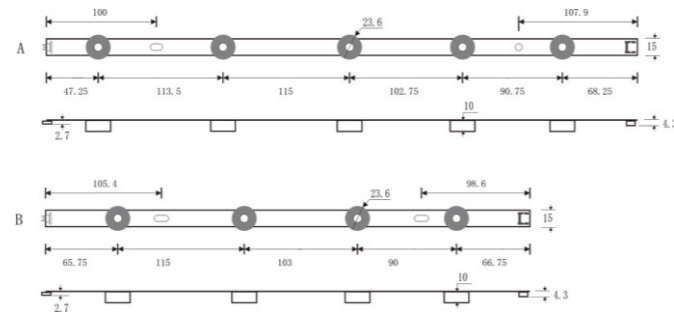

Aluminum
4PCS/SET
A:4LED B:4LED 6V/LED
A:401mm B:403mm

XY-003 40 LB

Original Code

40" DRT4.0 REV0 7 A-Type SVL400
40" DRT4.0 REV0 7 B-TYPE SVL400

Dimension Figure (Unit:mm)

TV Model

40LH5300
40LX570H-UA BUSJLJM
40LH5300-UA
40LH5300
40LX560H-UA BUSJLJM.

Aluminum
4PCS/SET
A:4LED B:4LED 6V/LED
A: 415mm B: 420mm

XY-004 42 LB

Original Code

DIRECT .0 42INCH REV7 A-TYPE 131202
DIRECT .0 42INCH REV7 B-TYPE 131202

Dimension Figure (Unit:mm)

TV Model

42LB582V	42LF5600-UB BUSYLJR	42LF5800-UA
42LX330C-UA	42LF5600-UB AUSYLJR	42LX530S-UA BUSYLJR
42LX530S-UA	42LB5600-UZ BUSWLJR	42LF5600-UB BUSDLJM
42LF5500	42LB5600-UZ BUSWLR	42LF5600-UB BUSYLOR
42LF6200	42LB5600-UZ BUSWLOR	42LF5600-UB AUSYLOR

Aluminum
4PCS/SET
A:4LED B:4LED 6V/LED
A:400mm B:425mm

XY-005 47 LB

Original Code

INNOTEK DRT 3.0 47" _A TYPE REV02#1_140218

INNOTEK DRT 3.0 47" _B type Rev01_140107

Dimension Figure (Unit:mm)

TV Model

47LB550U-ZA	47LB561B-ZC	47LB563U-ZT
47LB551V-ZC	47LB561U-ZC	47LB563VZ-T
47LB552U-ZA	47LB561U-ZE	47LB565U-ZQ
47LB552V-ZA	47LB561V-ZC	47LB565V-ZQ
47LB5610-ZC	47LB561V-ZE	47LB5700-ZB

Dimension Figure (Unit:mm)

TV Model

50LB561V	50LB5500-ZA	50LB551V-ZC
50LB563U	50LB550B-ZA	50LB552U-ZA
50LB563V	50LB550U-ZA	50LB552V-ZA
50LB565U	50LB550V-ZA	50LB5610-ZC
50LB565V	50LB551-UZC	50LB561B-ZC

Aluminum