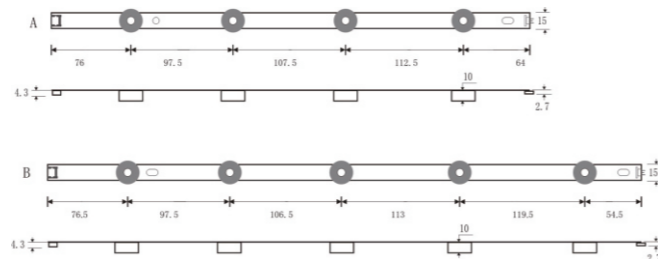

Dimension Figure (Unit:mm)

TV Model

50LB561V	50LB5500-ZA	50LB551V-ZC
50LB563U	50LB550B-ZA	50LB552U-ZA
50LB563V	50LB550U-ZA	50LB552V-ZA
50LB565U	50LB550V-ZA	50LB5610-ZC
50LB565V	50LB551-UZC	50LB561B-ZC

Aluminum

5PCS/SET

A:4LED B:5LED 6V/LED

A:458.5mm B:568.5mm

XY-006 49 LB

Original Code

INNOTEK DRT 3.0 49" _B TYPE REV02#1_140218

INNOTEK DRT 3.0 49" _A TYPE REV02#1_140218

Dimension Figure (Unit:mm)

A: 458mm B: 568mm

XY-008 55 LB

Original Code

LZ5501 LGEPWA-DL84_R

LZ5501 LGEPWA-DL84_L

Dimension Figure (Unit:mm)

TV Model

55LF5610	55LF5950	55LB551U-ZC
55LF5800	LC550DUE	55LB551V-ZC
55LF580V	55LB5500-ZA	55LB552U-ZA
55LY320C	55LB550U-ZA	55LB552V-ZA
55LB561V	55LB550V-ZA	55LB5610-ZC