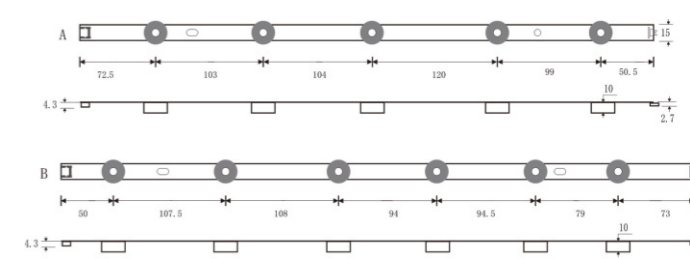

A: 458mm B: 568mm

XY-008 55 LB

Original Code

LZ5501 LGEPWA-DL84_R

LZ5501 LGEPWA-DL84_L

Dimension Figure (Unit:mm)

TV Model

55LF5610	55LF5950	55LB551U-ZC
55LF5800	LC550DUE	55LB551V-ZC
55LF580V	55LB5500-ZA	55LB552U-ZA
55LY320C	55LB550U-ZA	55LB552V-ZA
55LB561V	55LB550V-ZA	55LB5610-ZC

Aluminum

5PCS/SET

A:5LED B:6LED 6V/LED

A: 549mm B: 606mm

XY-009 60 LB

Original Code

DIRECT3.0_60INCH REV0_B-TYPE_180723
DIRECT3.0_60INCH REV0_A-TYPE_180723

Dimension Figure (Unit:mm)