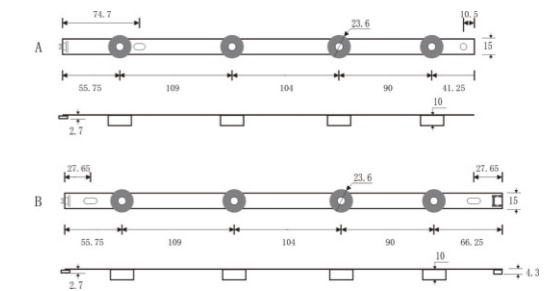

Aluminum
4PCS/SET
A:4LED B:4LED 6V/LED
A:401mm B:403mm

XY-003 40 LB

Original Code

40" DRT4.0 REV0 7 A-Type SVL400
40" DRT4.0 REV0 7 B-TYPE SVL400

Dimension Figure (Unit:mm)

TV Model

40LH5300
40LX570H-UA BUSJLJM
40LH5300-UA
40LH5300
40LX560H-UA BUSJLJM.

Aluminum
4PCS/SET
A:4LED B:4LED 6V/LED
A: 415mm B: 420mm

XY-004 42 LB

Original Code

DIRECT .0 42INCH REV7 A-TYPE 131202
DIRECT .0 42INCH REV7 B-TYPE 131202

Dimension Figure (Unit:mm)

TV Model

42LB582V	42LF5600-UB BUSYLJR	42LF5800-UA
42LX330C-UA	42LF5600-UB AUSYLJR	42LX530S-UA BUSYLJR
42LX530S-UA	42LB5600-UZ BUSWLJR	42LF5600-UB BUSDLJM
42LF5500	42LB5600-UZ BUSWLR	42LF5600-UB BUSYLOR
42LF6200	42LB5600-UZ BUSWLOR	42LF5600-UB AUSYLOR

A: 458mm B: 568mm

XY-008 55 LB

Original Code

LZ5501 LGEPWA-DL84_R

LZ5501 LGEPWA-DL84_L

Dimension Figure (Unit:mm)

TV Model

55LF5610	55LF5950	55LB551U-ZC
55LF5800	LC550DUE	55LB551V-ZC
55LF580V	55LB5500-ZA	55LB552U-ZA
55LY320C	55LB550U-ZA	55LB552V-ZA
55LB561V	55LB550V-ZA	55LB5610-ZC