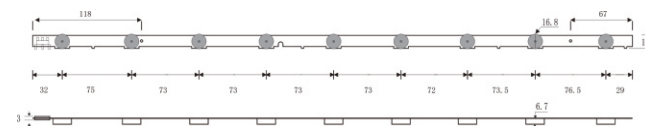

8 LEDS 3V

558mm

XY-042 39F (5+8) BN96-27896A,BN96-27897A

Original Code

D2GE-390SCA-R3
D2GE-390SCB-R3

Dimension Figure (Unit:mm)

TV Model

UA39F5008AR UE39F5000AKXXH UE39F5000AWXBT
UA39F5088AR UE39F5000AKXXU UE39F5000AWXXC
UE39F5000AKXKZ UE39F5000AKXZT UE39F5000AWXXH
UE39F5000AKXMS UE39F5000ASXBT UE39F5000AWXXN
UE39F5000AKXRU UE39F5000ASXUA UE39F5000AWXZF

FR4

7 pcs/set

R:5 LEDS 3V
L:8 LEDS

R: 322mm L: 500mm

XY-041 32F (8) BN96-28489A

Original Code

D2GE-320SC0-R3

Dimension Figure (Unit:mm)

FR4

7 pcs/set

R: 324mm 3V
L: 527mm

R: 322mm L: 500mm

XY-044 42F (9+5) BN96-25306A,BN96-25307A

Original Code

D2GE-420SCA-R3(13.01.07)
D2GE-420SCB-R3(13.01.07)

Dimension Figure (Unit:mm)