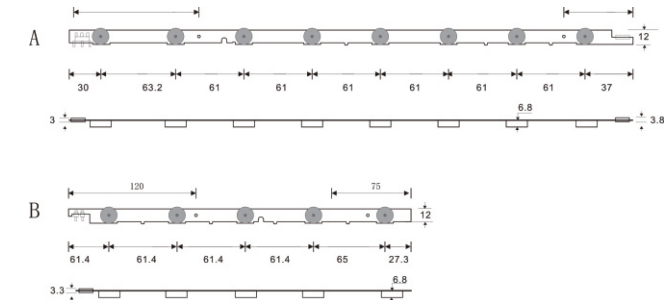

XY-040 28F (8) BN96-25298A

Original Code

D2GE-280SC0-R3(12.12.27)

Dimension Figure (Unit:mm)

TV Model

HG28EB675
HG28EB670
UE28F4000
UE28F4000AW
HG28EB460BW

FR4

4 pcs/set

8 LEDS 3V

558mm

XY-042 39F (5+8) BN96-27896A,BN96-27897A

Original Code

D2GE-390SCA-R3
D2GE-390SCB-R3

Dimension Figure (Unit:mm)

TV Model

UA39F5008AR UE39F5000AKXXH UE39F5000AWXBT
UA39F5088AR UE39F5000AKXXU UE39F5000AWXXC
UE39F5000AKXKZ UE39F5000AKXZT UE39F5000AWXXH
UE39F5000AKXMS UE39F5000ASXBT UE39F5000AWXXN
UE39F5000AKXRU UE39F5000ASXUA UE39F5000AWXZF

FR4

7 pcs/set

R:5 LEDS 3V
L:8 LEDS

R: 322mm L: 500mm

XY-041 32F (8) BN96-28489A

Original Code

D2GE-320SC0-R3

Dimension Figure (Unit:mm)