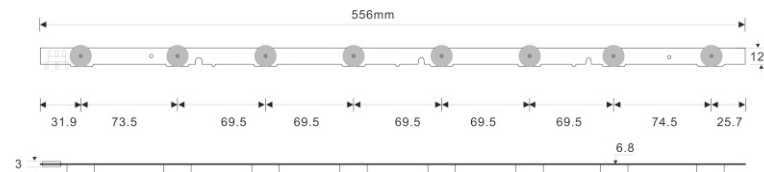

XY-040 28F (8) BN96-25298A

Original Code

D2GE-280SC0-R3(12.12.27)

Dimension Figure (Unit:mm)

TV Model

HG28EB675
HG28EB670
UE28F4000
UE28F4000AW
HG28EB460BW

FR4

4 pcs/set

8 LEDS 3V

558mm

XY-042 39F (5+8) BN96-27896A,BN96-27897A

Original Code

D2GE-390SCA-R3
D2GE-390SCB-R3

Dimension Figure (Unit:mm)

TV Model

UA39F5008AR UE39F5000AKXXH UE39F5000AWXBT
UA39F5088AR UE39F5000AKXXU UE39F5000AWXXC
UE39F5000AKXKZ UE39F5000AKXZT UE39F5000AWXXH
UE39F5000AKXMS UE39F5000ASXBT UE39F5000AWXXN
UE39F5000AKXRU UE39F5000ASXUA UE39F5000AWXZF

FR4

7 pcs/set

R:5 LEDS 3V
L:8 LEDS

R: 322mm L: 500mm

XY-041 32F (8) BN96-28489A

Original Code

D2GE-320SC0-R3

Dimension Figure (Unit:mm)

FR4

7 pcs/set

R: 324mm 3V
L: 527mm

R: 322mm L: 500mm

XY-044 42F (9+5) BN96-25306A,BN96-25307A

Original Code

D2GE-420SCA-R3(13.01.07)
D2GE-420SCB-R3(13.01.07)

Dimension Figure (Unit:mm)