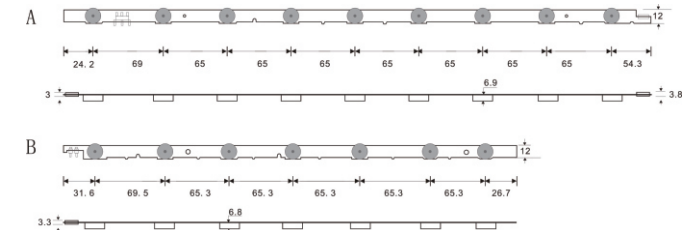

FR4
4 pcs/set
L: 5LEDS
R: 9LEDS
3V
R: 346mm L: 554mm

XY-046 50F (9+6) BN96-25310A/BN96-25311A

Original Code

D2GE-500SCB-R3
D2GE-500SCA-R3

Dimension Figure (Unit:mm)

TV Model

UN50F6400AFXZP	UN50F6100AF	UN50F5500AFXZA
UN50F6400AFXZX	UN50F6400AF	UN50F6100AFXZA
UN50F6700AF	UN50F5000AGXPE	UN50F6300AFXZA
UN50F6800AFXZC	UN50F5000AFXZX	UN50F6400AFXZAUN5
UN50F6800AFXZX	UN50F5000AFXZP	