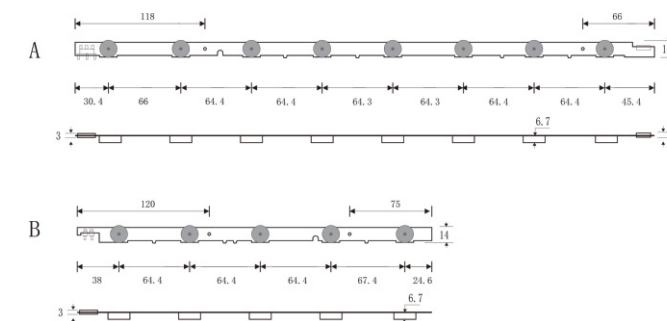

Dimension Figure (Unit:mm)

TV Model

UE40F5000 UE40F6400AK UE40F6800SSXUZ
UE40F5700 UA40F5500ARXMN UE40F6800SSXXC
UE40F6400 UE40F6740SSXXN UE40F6800SSXXH
UA40F5500 UE40F6800SDXZT UE40F5000AKXRU
UN40J6300 UE40F6800SSXTK UE40F5000AKXUZ

FR4

7 pcs/set

R: 324mm 3V
L: 527mm

R: 322mm L: 500mm