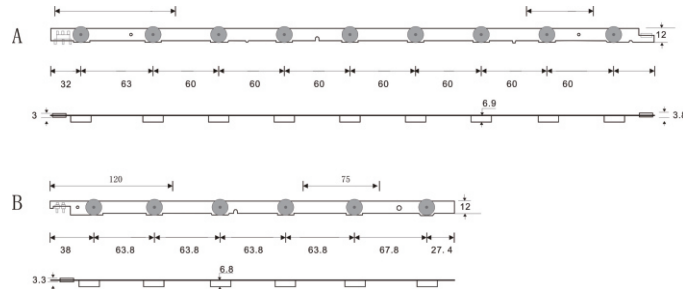

FR4
4 pcs/set
L: 5LEDS
R: 9LEDS
3V
R: 346mm L: 554mm

XY-046 50F (9+6) BN96-25310A/BN96-25311A

Original Code

D2GE-500SCB-R3
D2GE-500SCA-R3

Dimension Figure (Unit:mm)

TV Model

UN50F6400AFXZP	UN50F6100AF	UN50F5500AFXZA
UN50F6400AFXZX	UN50F6400AF	UN50F6100AFXZA
UN50F6700AF	UN50F5000AGXPE	UN50F6300AFXZA
UN50F6800AFXZC	UN50F5000AFXZX	UN50F6400AFXZAUN5
UN50F6800AFXZX	UN50F5000AFXZP	

FR4
9 pcs/set
R: 7LEDS
L: 9LEDS
3V
1040mm*14mm

XY-045 46F (9+6) BN96-25308A,BN96-25309A

Original Code

D2GE-460SCA-R3[13.01.14]
D2GE-460SCB-R3[13.01.14]

Dimension Figure (Unit:mm)

TV Model

UA46F5080AR	HG46NB678FFXZA	UN46F6350AFXZA
UA46F5500AJ	HG46NB677FFXZA	UN46F6300AFXZA
UA46F6100AJ	HG46NB670FFXZA	UN46F6300AFXZA TS01
UA46F6420AJ	UN46F6800AFXZA	UN46F5500AFXZA
HG46NB690QFXZA	UN46F6400AFXZA	UN46F5000AFXZA