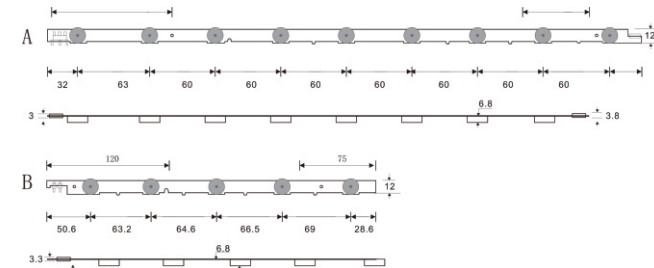

FR4

7 pcs/set

R: 324mm 3V
L: 527mm

R: 322mm L: 500mm

XY-044 42F (9+5) BN96-25306A,BN96-25307A

Original Code

D2GE-420SCA-R3(13.01.07)
D2GE-420SCB-R3(13.01.07)

Dimension Figure (Unit:mm)