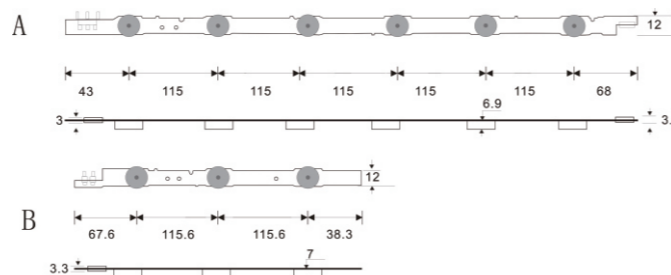

FR4
5 pairs/set
R:6LEDS L:3LEDS 3V
R: 553mm L: 303mm

XY-062 50H (7+6) BN96-38479A

Original Code

R: V5DR_500SCA_R1 [15.05.28]
L: V5DR_500SCB_R1 [15.05.28]

Dimension Figure (Unit:mm)

TV Model

UA50JS7200
UA50JS7200WXHC
UE50JU6870UXXN
UE50JU6850UXZG

FR4
8pairs/set
R:6LEDS L:7LEDS 3V
R: 562mm L: 480mm

XY-061 48H (6+3) BN96-30453A BN96-30454A

Original Code

D4GE-480DCA-R3[14.03.17]
D4GE-480DCB-R3[14.03.17]

Dimension Figure (Unit:mm)

TV Model

UE48H6470	UE48H4800AKXMS	UE48H4800AKXZT
UN48H5500	UE48H4800AKXRU	UE48H4800ASXBT
UN48H5500AFXZA TS01	UE48H4800AKXUZ	UE48H4800ASXUA
UN48J5500AFXZA VS04	UE48H4800AKXXH	UE48H4800AWXBT
E48H4800AKXKZ	UE48H4800AKXXU	UE48H4800AWXXC