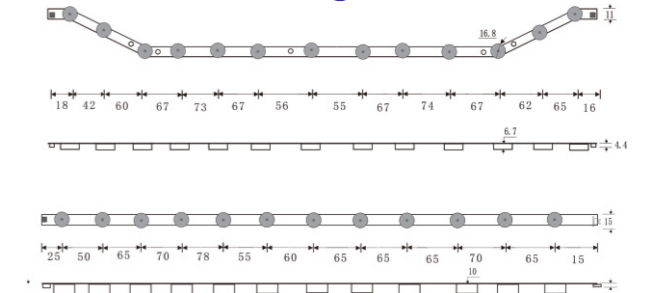

Dimension Figure (Unit:mm)

TV Model

UN39FH5000F	UA39FH5003RXXM	HG39AB460HWXXL
UA39EH5003R	UA39FH5003RXXD	HG39AB460HWXXD
HG39AB460H	UA39EH5003RXXQ	HG39NA577CFXZA
UN39FH5000FXZX	UA39EH5003RLXL	UN39H5204AFXZA
UA39EH5003RXXV	UA39EH5003MXXS	HG39NB460HFXZA