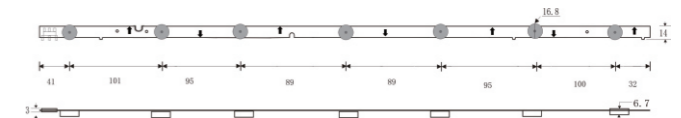

Dimension Figure (Unit:mm)

TV Model

UE32H4580 UE32J4000AK
UE32H5570 UE32J4100AK
UE32H4000AK UE32H5000
UE32H4100AK UE32H5070
UE32H4510AK UE32H5570

FR4

3PCS/SET

7 LEDES 3V

648mm