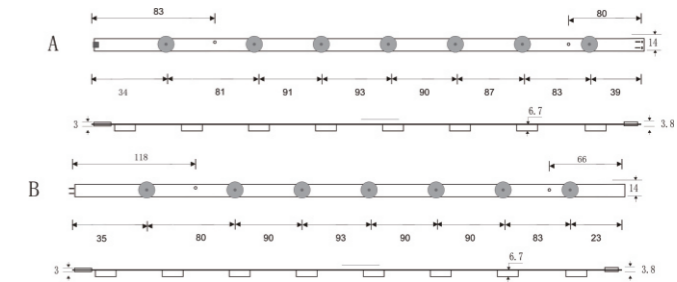

Aluminum

4 pairs/set

R:5LEDS L:5LEDS 3V

R:487mm L:487mm

XY-056 58J BN96-32771A BN96-32772A

Original Code

DMGE-580SMA-R3
DMGE-580SMB-R3

Dimension Figure (Unit:mm)