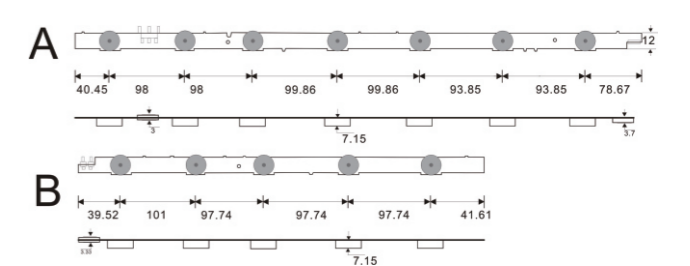

FR4
5 pairs/set
R:6LEDS L:3LEDS 3V
R: 553mm L: 303mm

XY-062 50H (7+6) BN96-38479A

Original Code

R: V5DR_500SCA_R1 [15.05.28]
L: V5DR_500SCB_R1 [15.05.28]

Dimension Figure (Unit:mm)

TV Model

UA50JS7200
UA50JS7200WXHC
UE50JU6870UXXN
UE50JU6850UXZG

FR4
8pairs/set
R:6LEDS L:7LEDS 3V
R: 562mm L: 480mm

XY-061 48H (6+3) BN96-30453A BN96-30454A

Original Code

D4GE-480DCA-R3[14.03.17]
D4GE-480DCB-R3[14.03.17]

Dimension Figure (Unit:mm)

TV Model

UE48H6470	UE48H4800AKXMS	UE48H4800AKXZT
UN48H5500	UE48H4800AKXRU	UE48H4800ASXBT
UN48H5500AFXZA TS01	UE48H4800AKXUZ	UE48H4800ASXUA
UN48J5500AFXZA VS04	UE48H4800AKXXH	UE48H4800AWXBT
E48H4800AKXKZ	UE48H4800AKXXU	UE48H4800AWXXC

FR4
6 pairs/set
R:6LEDS L:3LEDS 3V
R:690mm L:337mm

XY-063 55H (5+7) BN96-38893A BN96-38894A

Original Code

D4GE-550DCA-R3
D4GE-550DCB-R3

Dimension Figure (Unit:mm)

TV Model

LH55DBE	UE55H6500SLXXC	UE55H6500ATXRU
UA55J5088AJ	HG55ND690EFXZA	UE55H6500ATXMS
T550HVF0	UN55J6300AFXZA TH01	UE55H6500ATXKZ
UE55H6650ATXUA	UN55J6300AFXZA UH02	UE55H6500ALXTK
UE55H6500SLXXH	UE55H6500ATXUA	