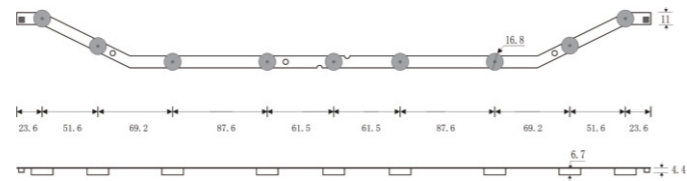

TV Model

UA32FH4003RXTW	HG32AB460GWXXL	UN32EH4003MXZL
UE32EH4003WXUA	HG32AB460GWXXV	UN32FH4005FXZP
LH32EDCPLBC/ZA	HG32AB460GWXXY	LH32EDCPLBC/XY
LH32EDDPLGC/ZA	HG32AB460GWXZN	LH32EDCPLBVMZD
LH32HDBPLGR/ZA	UE32EH4003WXRU	LH32EDDPDGC/XL

Aluminum
2 PCS/SET
9 LEDS 3V
586mm*12mm